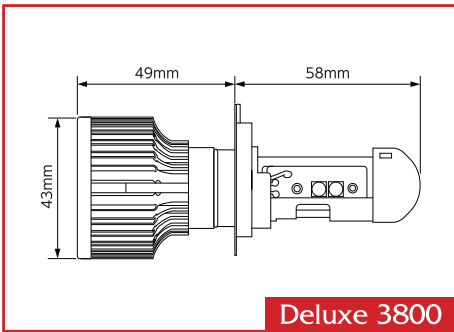

バルブ寸法図

H4 Hi/Lo

HB3/HB4

H8/H9/H11/H16

H4 Hi/Lo

HB3/HB4

H8/H9/H11/H16

PSX24W