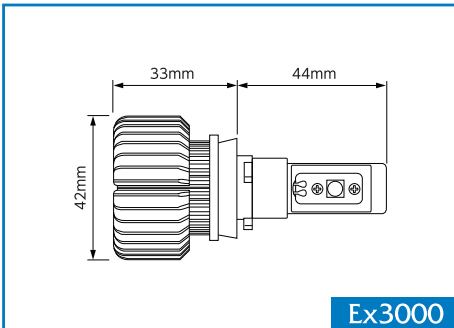

H8/H11/H16