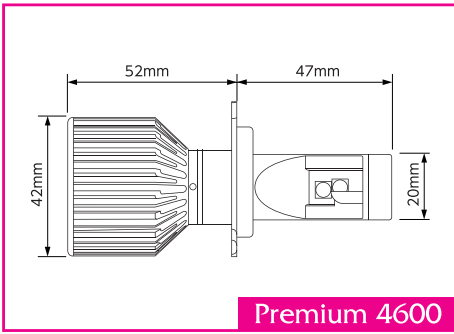

バルブ寸法図

H4 Hi/Lo

HB3/HB4

H8/H9/H11/H16

H4 Hi/Lo

HB3/HB4

H8/H9/H11/H16

PSX24W

PSX26W

HB4

H8/H11/H16

PSX24W

PSX26W