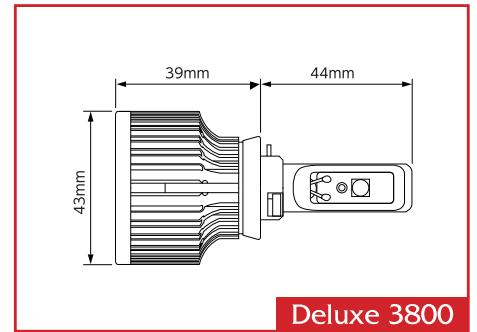

バルブ寸法図

H4 Hi/Lo

HB3/HB4

H8/H9/H11/H16

H4 Hi/Lo

HB3/HB4

H8/H9/H11/H16

PSX24W