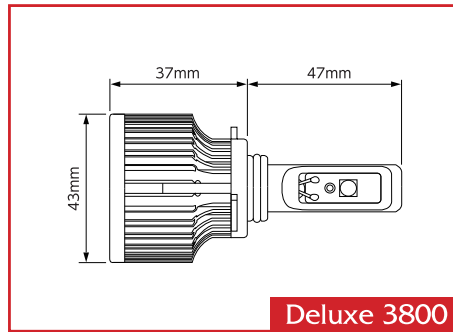

バルブ寸法図

H4 Hi/Lo

HB3/HB4

H8/H9/H11/H16

H4 Hi/Lo

HB3/HB4

H8/H9/H11/H16

PSX24W