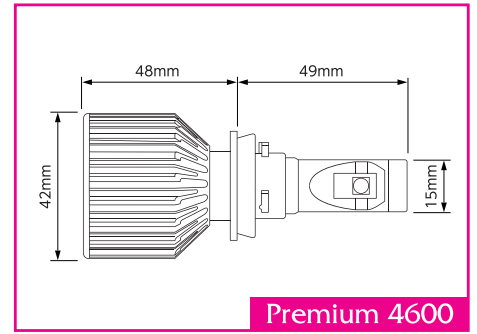

バルブ寸法図

H4 Hi/Lo

HB3/HB4

H8/H9/H11/H16

H4 Hi/Lo

HB3/HB4

H8/H9/H11/H16

PSX24W