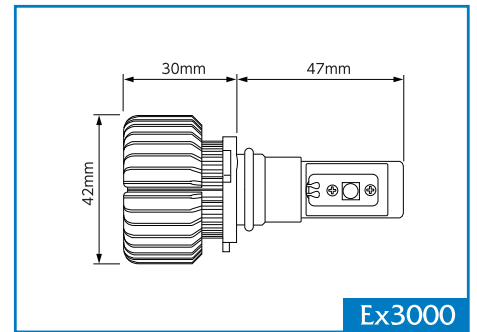

バルブ寸法図

H4 Hi/Lo

HB3/HB4

H8/H9/H11/H16

H4 Hi/Lo

HB3/HB4

H8/H9/H11/H16

PSX24W

PSX26W

HB4

H8/H11/H16

PSX24W

PSX26W