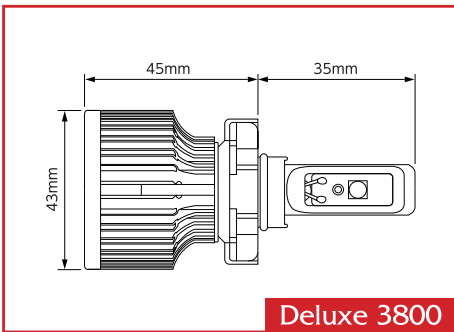

バルブ寸法図

H4 Hi/Lo

HB3/HB4

H8/H9/H11/H16

H4 Hi/Lo

HB3/HB4

H8/H9/H11/H16

PSX24W