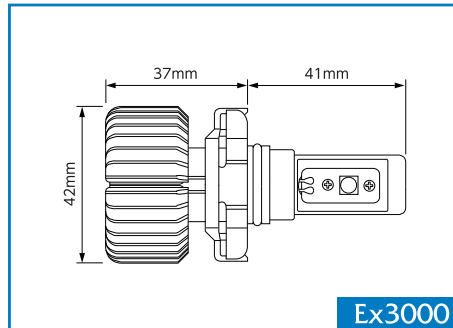

バルブ寸法図

H4 Hi/Lo

HB3/HB4

H8/H9/H11/H16

H4 Hi/Lo

HB3/HB4

H8/H9/H11/H16

PSX24W

PSX26W

HB4

H8/H11/H16

PSX24W

PSX26W