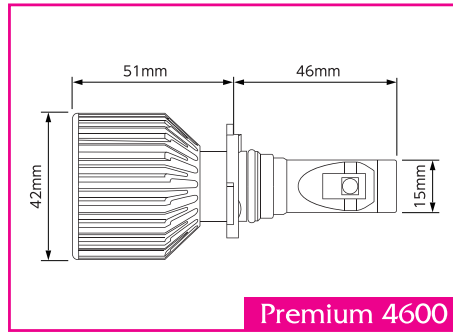

バルブ寸法図

H4 Hi/Lo

HB3/HB4

H8/H9/H11/H16

H4 Hi/Lo

HB3/HB4

H8/H9/H11/H16

PSX24W