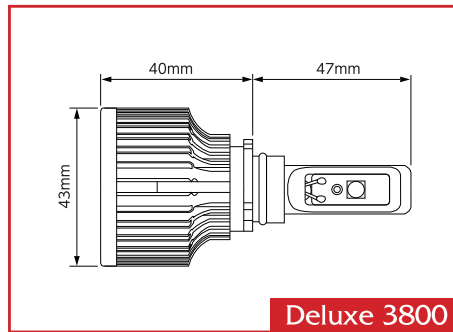

バルブ寸法図

H4 Hi/Lo

HB3/HB4

H8/H9/H11/H16

H4 Hi/Lo

HB3/HB4

H8/H9/H11/H16

PSX24W

PSX26W

HB4

H8/H11/H16

PSX24W

PSX26W